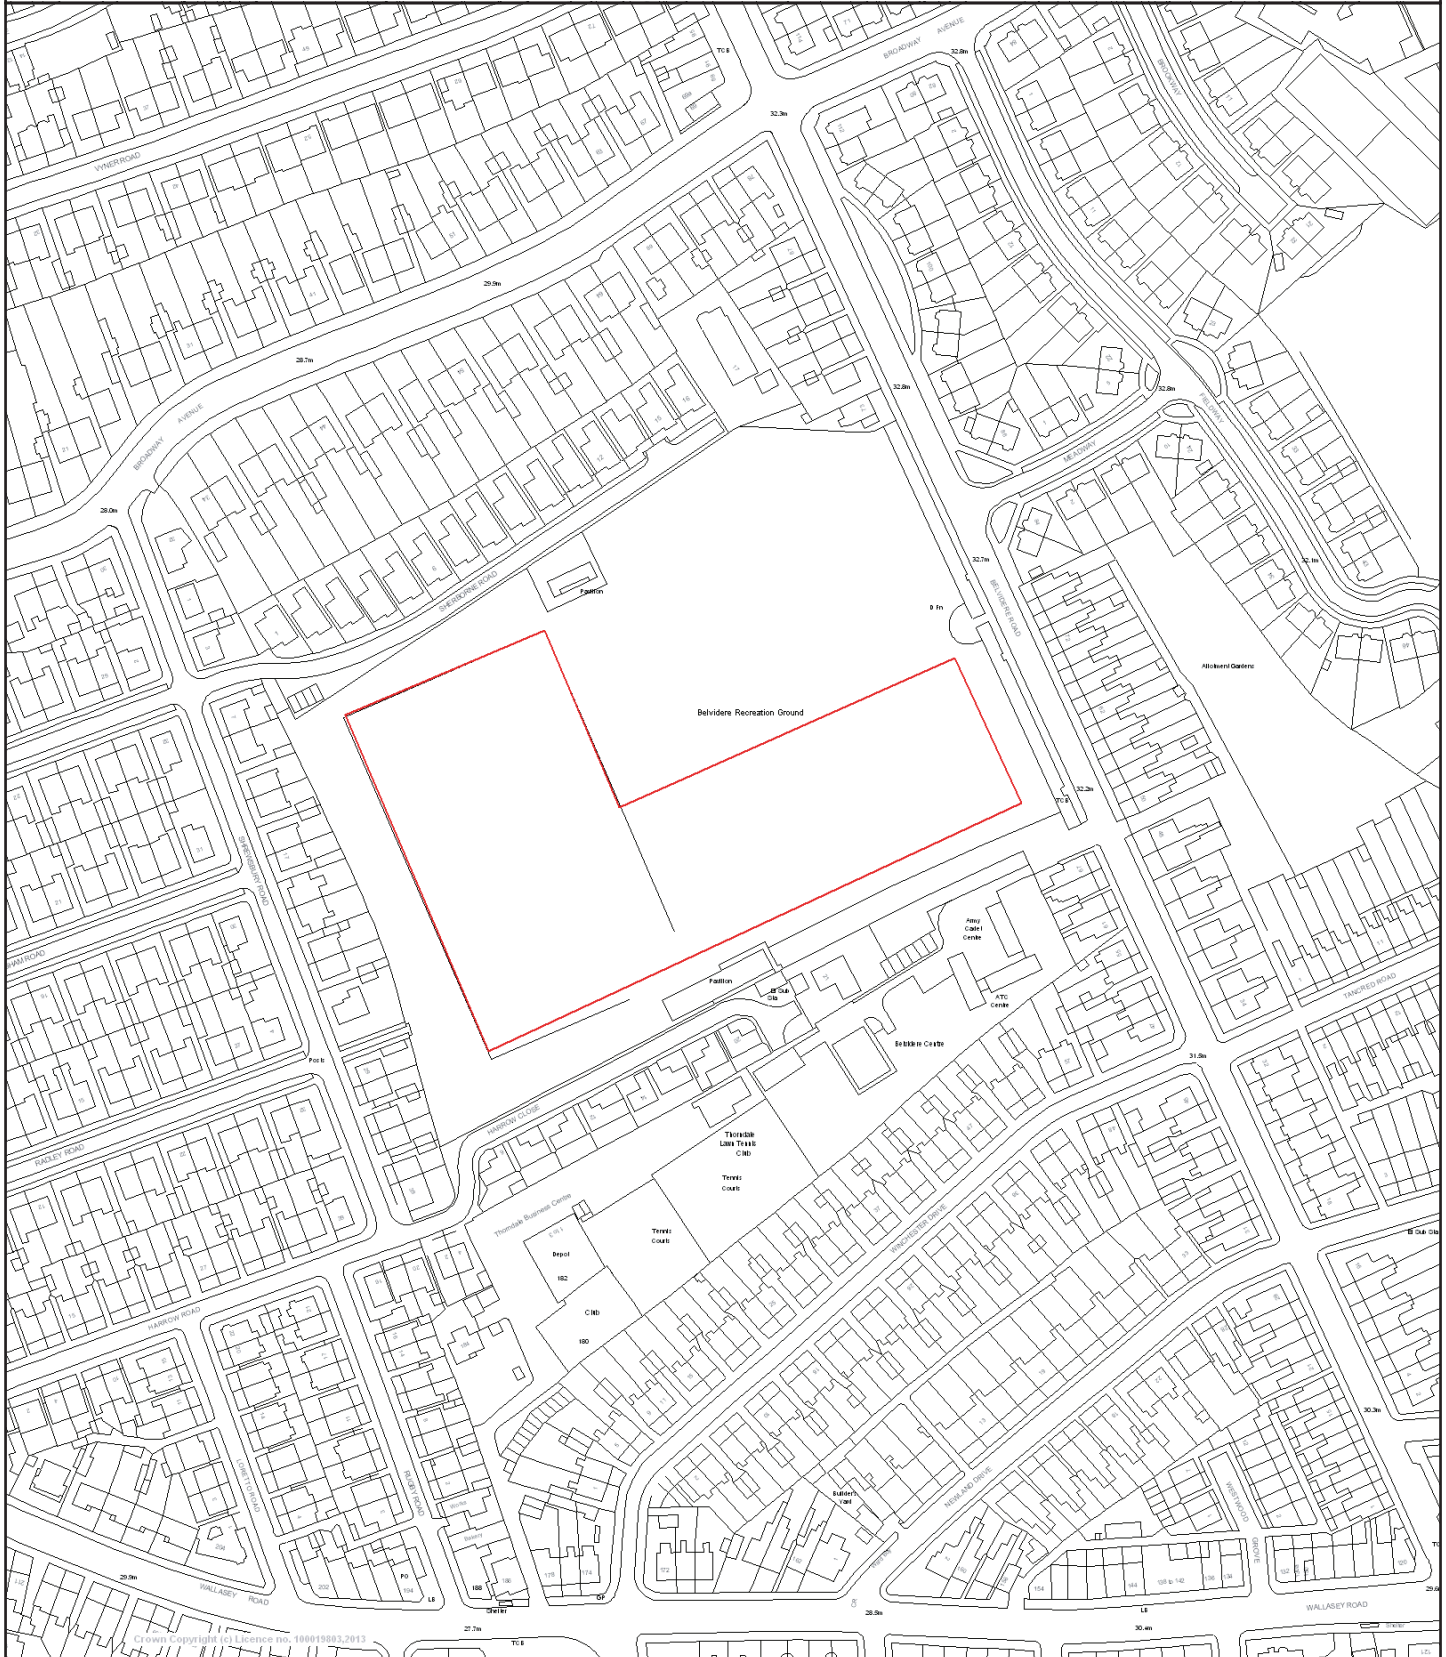

# Belvidere Recreation Ground, Wallasey

© Crown copyright and database rights 2014  
Ordnance Survey 100019803

Scale 1/2500 Date 20/11/2014  
Centre = 330030 E 392184 N

You are not permitted to copy, sub-license, distribute or sell any of this data to third parties in any form.